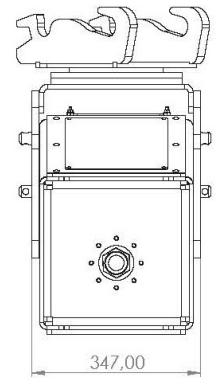

THE NANODRILL

The NanoDrill is the compact version of the MicroDrill. With this installation it is also possible to execute directional drillings with a mini-excavator (from 1,8 tons and more). Only now even more compact and easy to transport. The start angle is adjustable with a hole pattern and also rotatable on the Quick Change of the excavator. The drill rods are very flexible, which makes drilling possible with bend radius of 2 meters!

SPECIFICATIONS

Dimensions	0,3 x 1,3 x 0,6 meters
Weight	275 kg
Bend radius	2 meters
Hydraulic power	30 l/min
Power	12 kW
Max. torque	300 Nm
Pull and Thrust	400 kgs
Max. rpm	200 rpm
Max. drill length	30 meters
Max. diameter	90 mm

Website

Email

SUMMARY

- To be used on mini-excavators from 1.8 tons
- Compact build: 0.3 x 1.3 x 0.6 meter
- Ideal solution for house connections
- Suitable for Electric mini-excavators
- More accurate than rocket drilling
- Adjustable start angle
- Bend radius of 2 meter
- Remote controlled