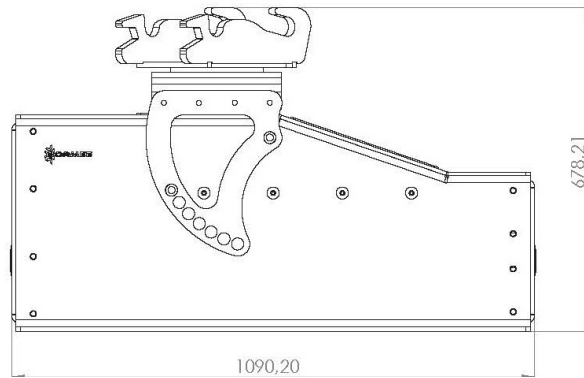

THE NANODRILL

The NanoDrill is the compact version of the MicroDrill. With this installation it is also possible to execute directional drillings with a mini-excavator (from 1,8 tons and more). Only now even more compact and easy to transport. The start angle is adjustable with a hole pattern and also rotatable on the Quick Change of the excavator. The drill rods are very flexible, which makes drilling possible with bend radius of 2 meters!

For pipeline and cable laying projects, the NanoDrill is a valuable addition. House connections, street crossings and crossings of private driveways, drillings like these are made in no-time. The NanoDrill uses directional drilling and is way more accurate than rocket drilling. The Nanodrill is a complete controlled drilling set for drilling up to 30 meters. The system consists of a Mix pump set, the Nanodrill and a mini digger.

SPECIFICATIONS

Dimensions	0,3 x 1,3 x 0,6 meters
Weight	275 kg
Bend radius	2 meters
Hydraulic power	30 l/min
Power	12 kW
Max. torque	300 Nm
Pull and Thrust	400 kgs
Max. rpm	200 rpm
Max. drill length	30 meters
Max. diameter	90 mm

Website

Email

SUMMARY

- To be used on mini-excavators from 1.8 tons
- Compact build: 0.3 x 1.3 x 0.6 meter
- Ideal solution for house connections
- Suitable for Electric mini-excavators
- More accurate than rocket drilling
- Adjustable start angle
- Bend radius of 2 meter
- Remote controlled