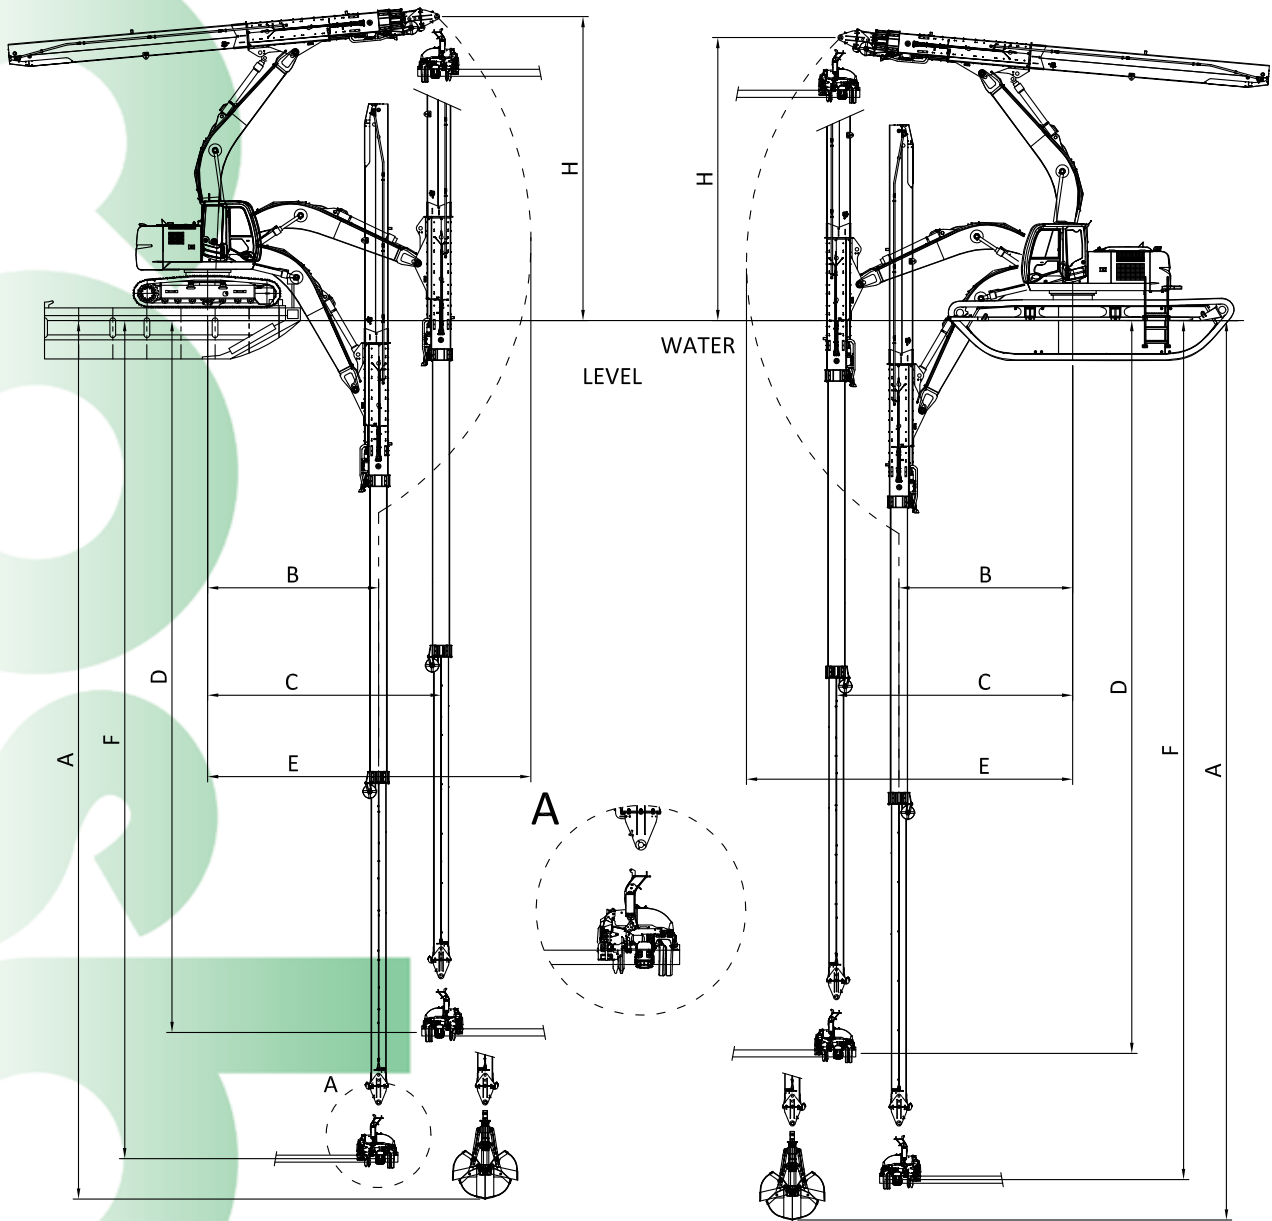

MARINE TELESCOPIC ARM

www.cosben-it.com

cosben[®]
BUILDS A NEW WORLD
WITH YOU

BARGE TELESCOPIC ARM

AMPHIBIOUS TELESCOPIC ARM

| Model | TA2325U | TA2538U | TA3038U | TA2650U | TA3150U | TA3550U |
|-----------------|---------|---------|---------|---------|---------|---------|
| Code | 14257TA | 14236TA | 14259TA | 14260TA | 14261TA | 14262TA |
| Exc. weight Ton | 20 - 25 | 33 - 38 | | 39 - 50 | | |
| A m | 23 | 25 | 30 | 26 | 31 | 35 |
| B m | 4.8 | 5.1 | | 7 | | |
| C m | 6.4 | 6.8 | | 7.8 | | |
| D m | 19 | 21 | 26 | 21 | 26 | 31 |
| E m | 9.1 | 9.5 | | 11 | | |
| F m | 22 | 24 | 29 | 24 | 29 | 34 |
| H m | 7.5 | 8 | | 9 | | |

Harvester head, Clamshell bucket, Orange peel, Log grapple

N.B. All data and descriptions are given for information purposes only and they are not binding the manufacturers for any future alteration as they may deem necessary for quality improvement of the attachments.